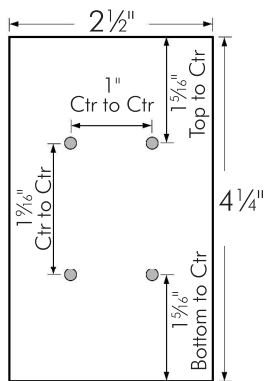

Wall Bracket for Cassette Box

Out with the old, In with the View!

877-260-6110

POLAR SHADES®
sun control

polarshade.com

5520 Stephanie Street · Las Vegas, NV 89122 · info@polarshade.com