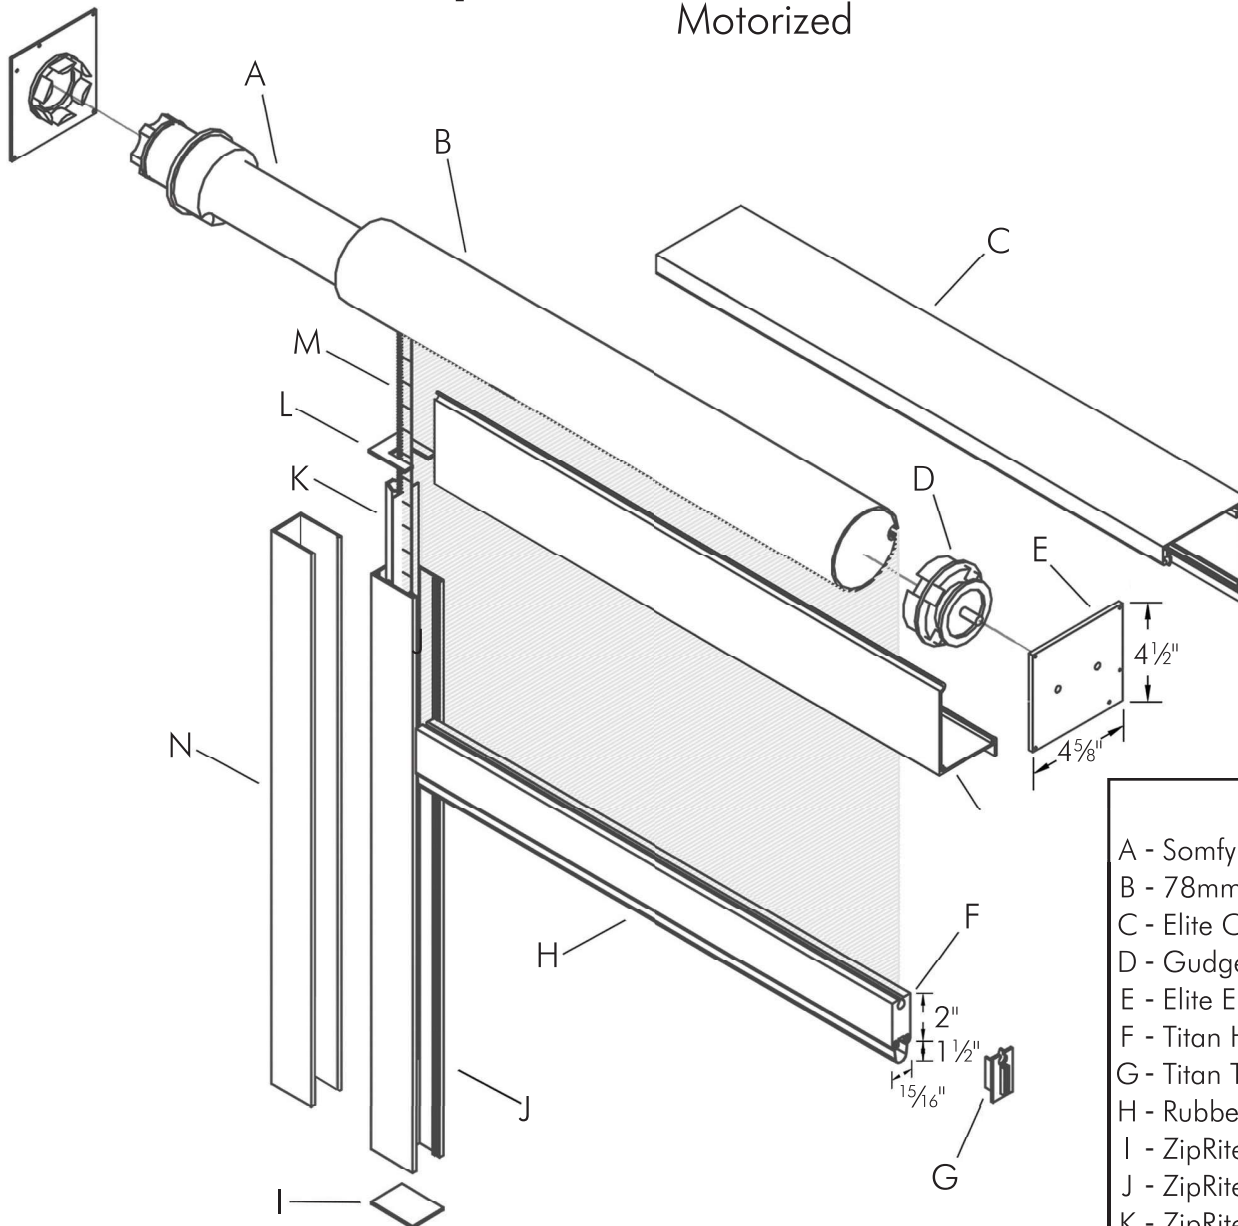

Elite ZipRite Shade w/ 4.5" Cassette Box

Motorized

- Legend**
- A - Somfy Motor
 - B - 78mm Roller Tube
 - C - Elite Cassette Rear Cover
 - D - Gudgeon
 - E - Elite End Cap
 - F - Titan Hembar
 - G - Titan Track Guide
 - H - Rubber Gasket
 - I - ZipRite Bottom Cap
 - J - ZipRite Track
 - K - ZipRite Track Insert
 - L - ZipRite Top Cap
 - M - Zipper
 - N - U Channel

Wall Bracket for Cassette Box

Out with the old, In with the View!

877-260-6110

POLAR SHADES®
sun control

polarshade.com

5520 Stephanie Street · Las Vegas, NV 89122 · info@polarshade.com