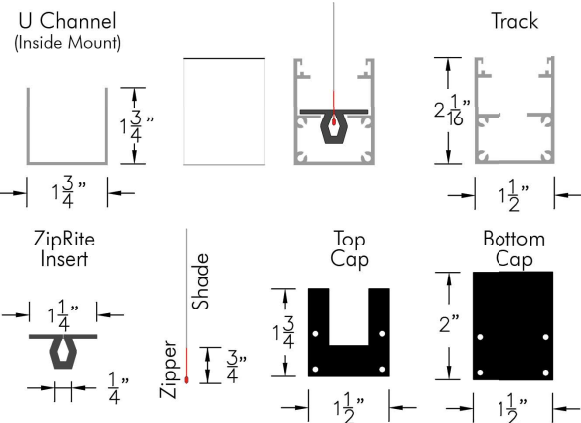

Out with the old, In with the View!

877-260-6110

POLAR SHADES®
sun control

polarshade.com

5520 Stephanie Street · Las Vegas, NV 89122 · info@polarshade.com